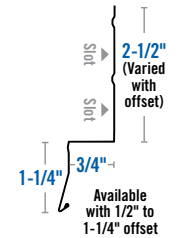

**A 5-1/2" Style L Roof Edge**

**E Reglet**

**B 5" Style SR Roof Edge**

**F Step Flashing**

**I 2" X 3" Gutter Apron**

**Starter Strip**

**C 24" W Valley**

**G Kick-Out Flashing**

**J 2" Back Base (Z) Flashing**

**INSULATION OFFSET STARTER**

**D Galvanized Roll Valley**

**H Dormer Flashing**

**K 2" Back Window Capping**