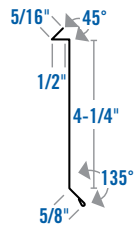

**A 5-1/2" Style L Roof Edge**

**E Reglet**

**B 5" Style SR Roof Edge**

**F Step Flashing**

**I 2" X 3" Gutter Apron**

**Starter Strip**

**C 24" W Valley**

**G Kick-Out Flashing**

**J 2" Back Base (Z) Flashing**

**INSULATION OFFSET STARTER**

**D Galvanized Roll Valley**

**H Dormer Flashing**

**K 2" Back Window Capping**