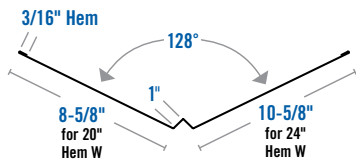

**A 5-1/2" Style L Roof Edge**

**E Reglet**

**B 5" Style SR Roof Edge**

**F Step Flashing**

**I 2" X 3" Gutter Apron**

**Starter Strip**

**C 24" W Valley**

**G Kick-Out Flashing**

**J 2" Back Base (Z) Flashing**

**INSULATION OFFSET STARTER**

**D Galvanized Roll Valley**

**H Dormer Flashing**

**K 2" Back Window Capping**