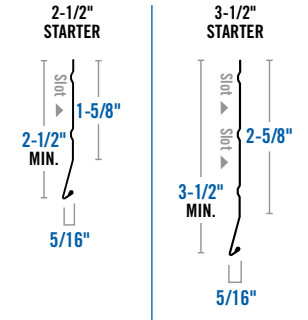

**A 5-1/2" Style L Roof Edge**

**E Reglet**

**B 5" Style SR Roof Edge**

**F Step Flashing**

**I 2" X 3" Gutter Apron**

**Starter Strip**

**C 24" W Valley**

**G Kick-Out Flashing**

**J 2" Back Base (Z) Flashing**

**INSULATION OFFSET STARTER**

**D Galvanized Roll Valley**

**H Dormer Flashing**

**K 2" Back Window Capping**