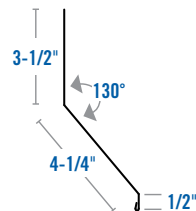

**A 5-1/2" Style L Roof Edge**

**E Reglet**

**B 5" Style SR Roof Edge**

**F Step Flashing**

**I 2" X 3" Gutter Apron**

**Starter Strip**

**C 24" W Valley**

**G Kick-Out Flashing**

**J 2" Back Base (Z) Flashing**

**INSULATION OFFSET STARTER**

**D Galvanized Roll Valley**

**H Dormer Flashing**

**K 2" Back Window Capping**